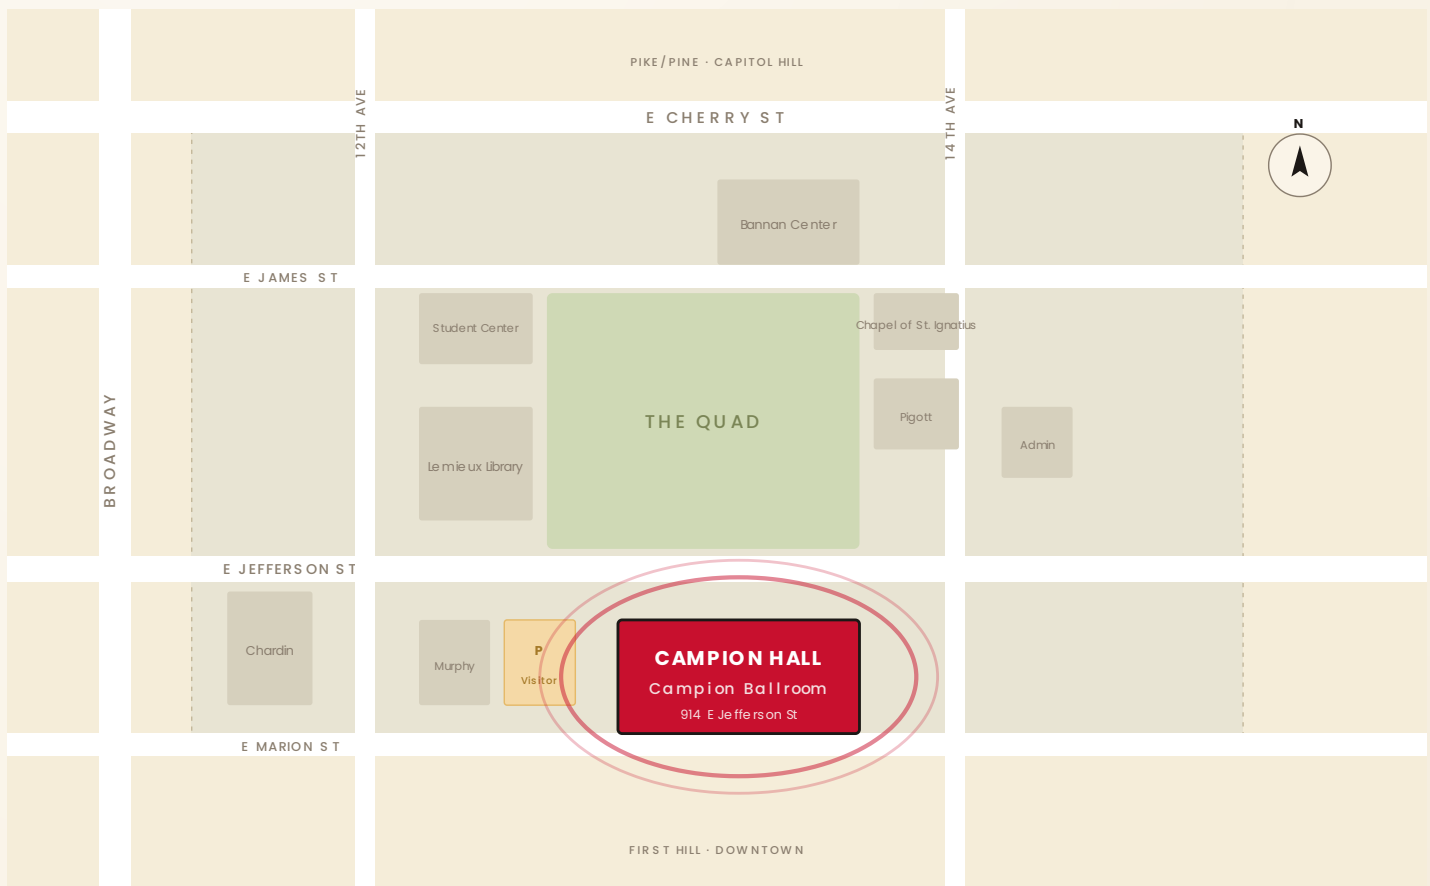

MOMENTUM

LOCATION THREE · MOMENTUM 2026

SEATTLE

July 25–26, 2026

Seattle University · Cornish School of the Arts
Campion Ballroom · Campion Hall · 914 E Jefferson St

FRI · JUL 24 7:00pm Pre-Dinner gathering (details TBA)

DAY TWO

Sunday, July 26

Deep Explorations · Regional Grounding · Activations

- 7:30 am** Gathering
Coffee, continental breakfast, and overnight reflections
- 8:30 am** Expanding Choices Session #3
Deeper small-group exploration of models on the table
- 11:00 am** **SEATTLE PANEL**
Regional Voices & Inspirational Change Stories
Randy Engstrom · Brian J. Carter · Chrissy Shimizu
- 12:30 pm** Ecosystem Building Lunch
- 1:30 pm** Expanding Choices Session #4 & Synthesis
What is needed for piloting, seeding, or spreading
What voices need to be added
What situations are still without solutions
- 3:30 pm** Break
- 4:00 pm** Activations
What travels forward to the next site
- 5:00 pm** End of Convening
- 6:00 pm** Optional Post-Conference Activity
Dinner and/or events on or near campus

CAMPUS LOCATION · MOMENTUM 2026

Campion Ballroom

Campion Hall, south side of the Seattle University campus, First Hill.

CONVENING VENUE Campion Ballroom

First floor, Campion Hall · 914 E Jefferson St /
901 12th Ave

VISITOR PARKING Murphy Garage

Adjacent to Campion Hall · enter via 12th
Avenue

GETTING THERE Campion is on the south side of the SU campus in the First Hill neighborhood, walkable to downtown, Capitol Hill, and many First Hill hotels. · **TRANSIT** The Seattle Streetcar First Hill Line stops near the north end of campus on Broadway and Yesler.