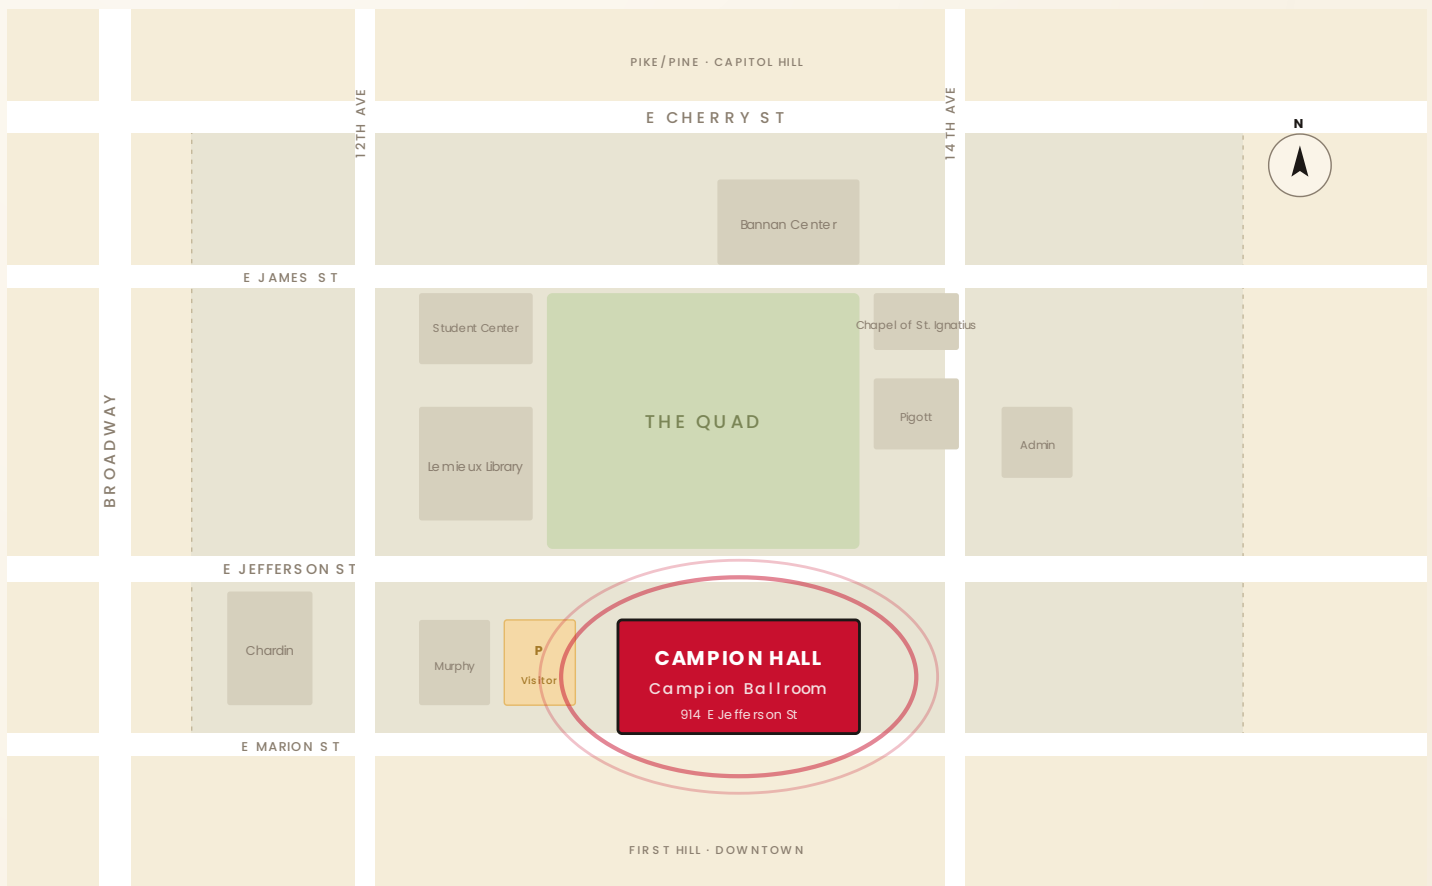

MOMENTUM

LOCATION THREE · MOMENTUM 2026

SEATTLE

July 25–26, 2026

Seattle University · Cornish School of the Arts
Campion Ballroom · Campion Hall · 914 E Jefferson St

FRI · JUL 24 7:00pm Pre-Dinner gathering (details TBA)

DAY TWO

Sunday, July 26

Deep Explorations · Regional Grounding · Activations

- 7:30 am** Gathering
Coffee, continental breakfast, and overnight reflections
- 8:30 am** Expanding Choices Session #3
Deeper small-group exploration of models on the table
- 11:00 am** **SEATTLE PANEL**
Regional Voices & Inspirational Change Stories
Randy Engstrom · Brian J. Carter · Additional panelists TBA
- 12:30 pm** Ecosystem Building Lunch
- 1:30 pm** Expanding Choices Session #4 & Synthesis
What is needed for piloting, seeding, or spreading
What voices need to be added
What situations are still without solutions
- 3:30 pm** Break
- 4:00 pm** Activations
What travels forward to the next site
- 5:00 pm** End of Convening
- 6:00 pm** Optional Post-Conference Activity
Dinner and/or events on or near campus

CAMPUS LOCATION · MOMENTUM 2026

Campion Ballroom

Campion Hall, south side of the Seattle University campus, First Hill.

CONVENING VENUE
Campion Ballroom
 First floor, Campion Hall · 914 E Jefferson St / 901 12th Ave

VISITOR PARKING
Murphy Garage
 Adjacent to Campion Hall · enter via 12th Avenue

GETTING THERE Campion is on the south side of the SU campus in the First Hill neighborhood, walkable to downtown, Capitol Hill, and many First Hill hotels. · **TRANSIT** The Seattle Streetcar First Hill Line stops near the north end of campus on Broadway and Yesler.