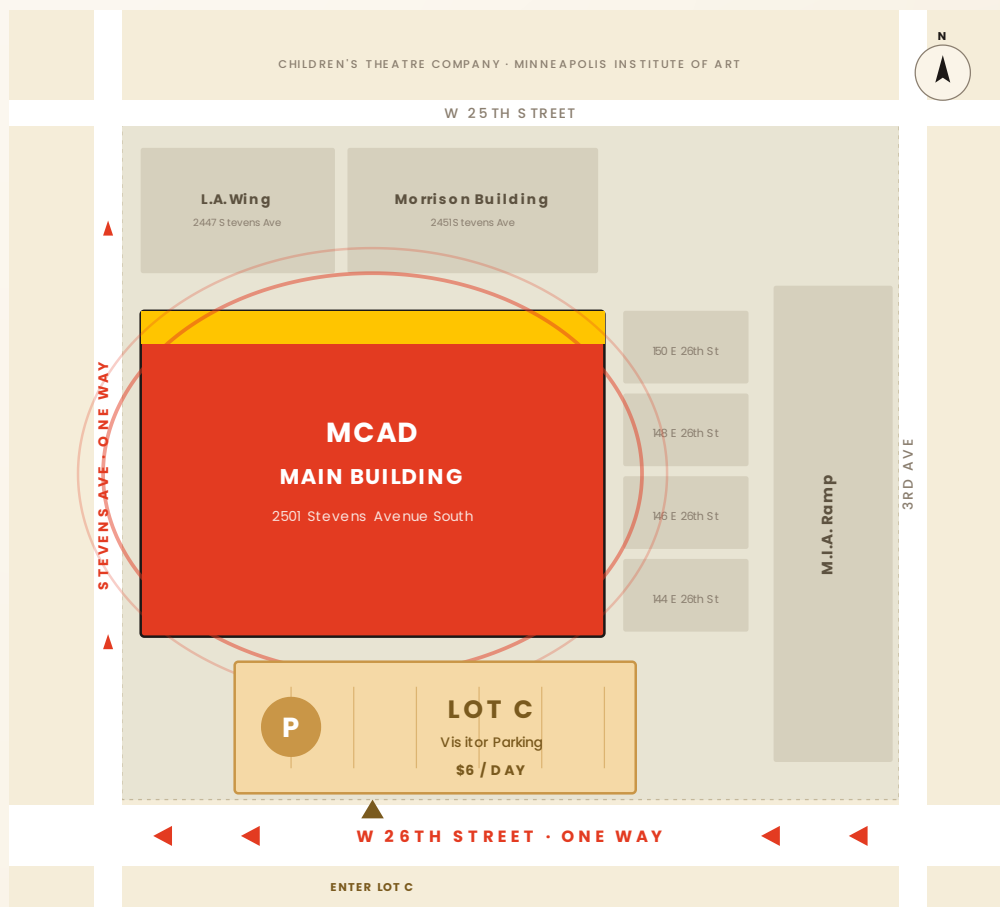

MOMENTUM

LOCATION FOUR · MOMENTUM 2026

MINNEAPOLIS

August 5–6, 2026

Minneapolis College of Art and Design
Main Building · 2501 Stevens Avenue South

TUE · AUG 4 7:00pm Pre-Dinner gathering (details TBA)

DAY ONE

CAMPUS LOCATION · MOMENTUM 2026

MCAD Main Building

In the Whittier neighborhood, adjacent to the Minneapolis Institute of Art.

CONVENING VENUE MCAD Main Building

2501 Stevens Avenue South · Whittier,
Minneapolis