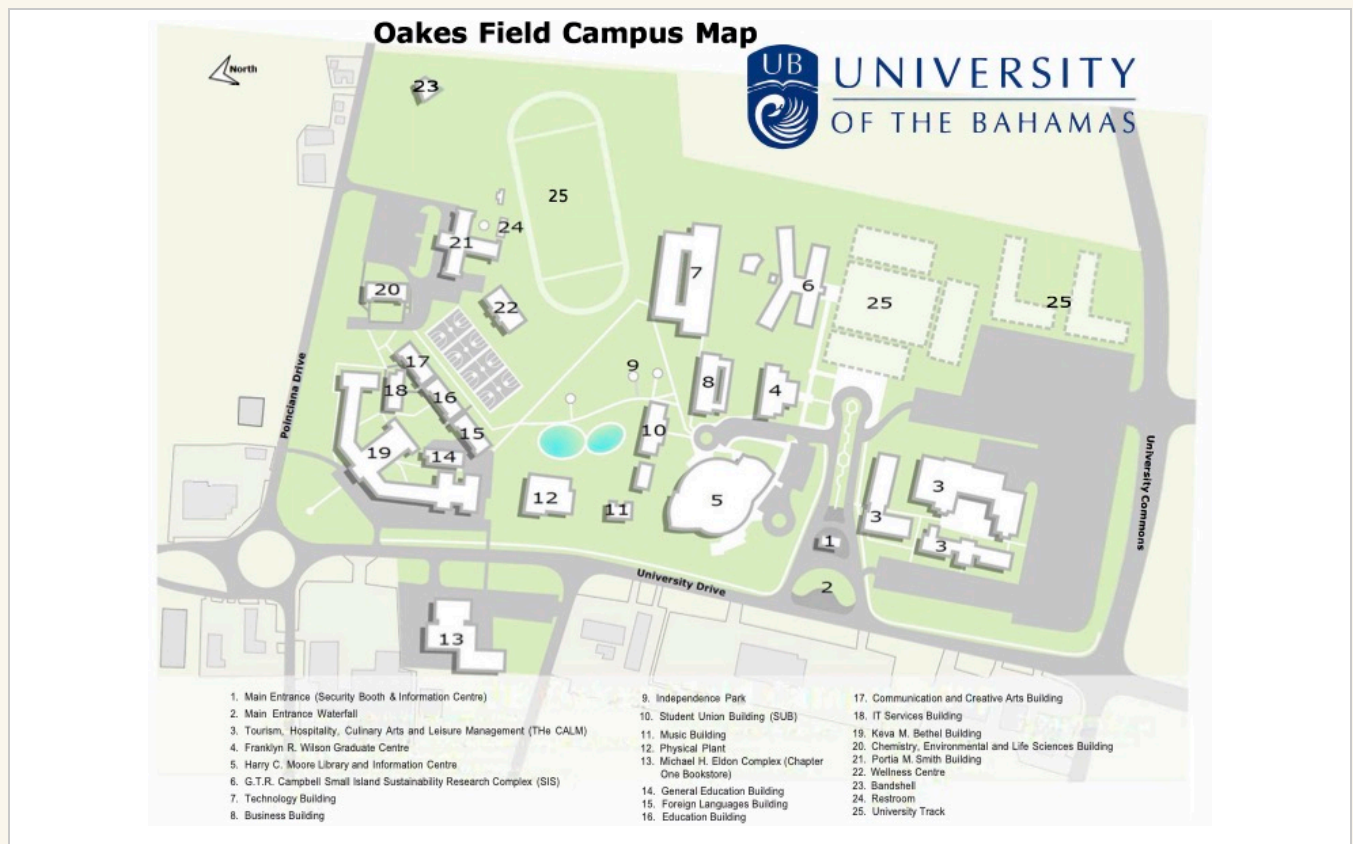

MOMENTUM

LOCATION TWO · MOMENTUM 2026

BAHAMAS

With Flexible Flow · A Spiral, Not a Schedule

July 14–15, 2026

University of the Bahamas · Nassau
Oakes Field Campus · Keva M. Bethel Building

We will do all the things — opening, expanding, listening, deepening, weaving, carrying forward — but we will **move with the energy of the room**, not the clock. The convening's rhythm will be set by the gathering itself. Sessions will begin when we are ready and end when the work is done. Meals will mark the day. The flow below is a map, not a metronome.

DAY ONE · TUE JUL 14

Opening · ideation · regional inspiration

DAY TWO · WED JUL 15

Deep explorations · activations · ecosystem dialogue

*The Bahamas Panel and The Lighthouse are the high tides of each day
— the moments where the larger current pauses to listen.
Everything else moves with the room.*

MOMENTUM

CAMPUS LOCATIONS · MOMENTUM 2026

University of the Bahamas

Oakes Field Campus · Nassau, New Providence

19

CONVENING VENUE

Keva M. Bethel Building

Oakes Field Campus · Poinciana Drive, Nassau

SUGGESTED NASSAU HOTELS

Margaritaville Beach Resort Nassau

British Colonial Nassau

GETTING AROUND Oakes Field Campus is centrally located on Poinciana Drive in Nassau, a short ride from downtown, the cruise port, and Lynden Pindling International Airport. The suggested hotels at right are convenient bases for the convening. · **PARKING** Visitor parking details will be confirmed with the host campus closer to the convening.