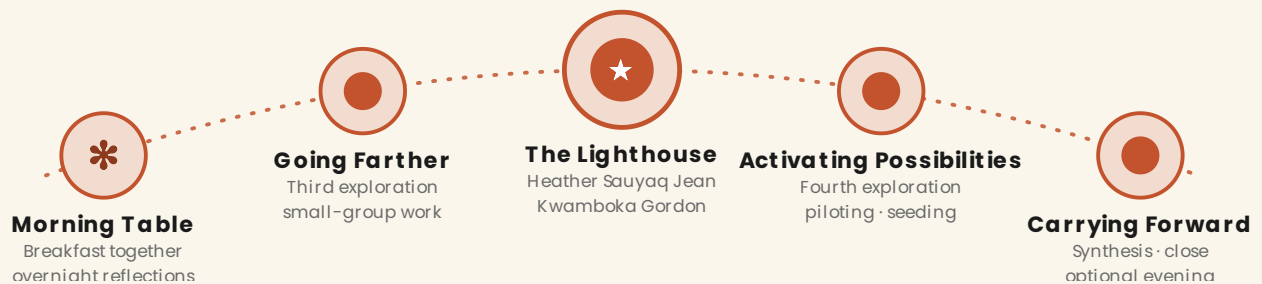

MOMENTUM

LOCATION TWO · MOMENTUM 2026

BAHAMAS

With Flexible Flow · A Spiral, Not a Schedule

July 14–15, 2026

University of the Bahamas · Nassau
Oakes Field Campus · Keva M. Bethel Building

We will do all the things — opening, expanding, listening, deepening, weaving, carrying forward — but we will **move with the energy of the room**, not the clock. The convening's rhythm will be set by the gathering itself. Sessions will begin when we are ready and end when the work is done. Meals will mark the day. The flow below is a map, not a metronome.

DAY ONE · TUE JUL 14

Opening · ideation · regional inspiration

DAY TWO · WED JUL 15

Deep explorations · activations · ecosystem dialogue

*The Bahamas Panel and The Lighthouse are the high tides of each day
— the moments where the larger current pauses to listen.
Everything else moves with the room.*