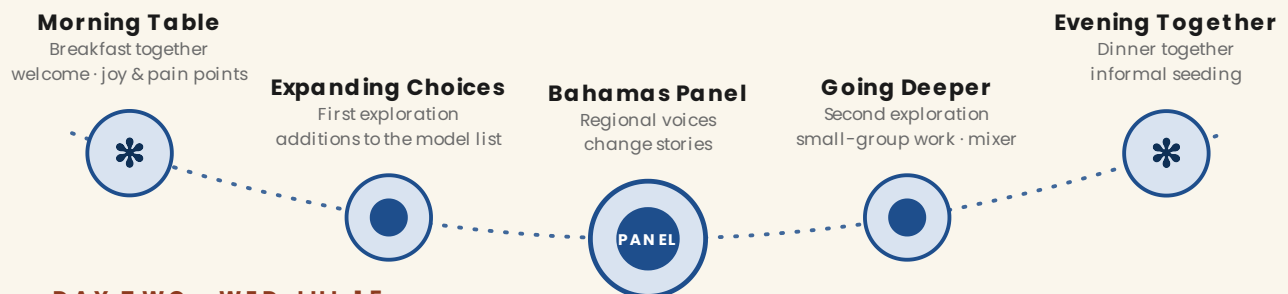

MOMENTUM

LOCATION TWO · MOMENTUM 2026

BAHAMAS

With Flexible Flow · A Spiral, Not a Schedule

July 14–15, 2026

University of the Bahamas · Nassau
Oakes Field Campus · Keva M. Bethel Building

We will do all the things — opening, expanding, listening, deepening, weaving, carrying forward — but we will **move with the energy of the room**, not the clock. The convening's rhythm will be set by the gathering itself. Sessions will begin when we are ready and end when the work is done. Meals will mark the day. The flow below is a map, not a metronome.

DAY ONE · TUE JUL 14

Opening · ideation · regional inspiration

DAY TWO · WED JUL 15

Deep explorations · activations · ecosystem dialogue

*The Bahamas Panel and The Lighthouse are the high tides of each day
— the moments where the larger current pauses to listen.
Everything else moves with the room.*

MOMENTUM

CAMPUS LOCATIONS · MOMENTUM 2026

University of the Bahamas

Oakes Field Campus · Nassau, New Providence

19

CONVENING VENUE

Keva M. Bethel Building

Oakes Field Campus · Poinciana Drive, Nassau