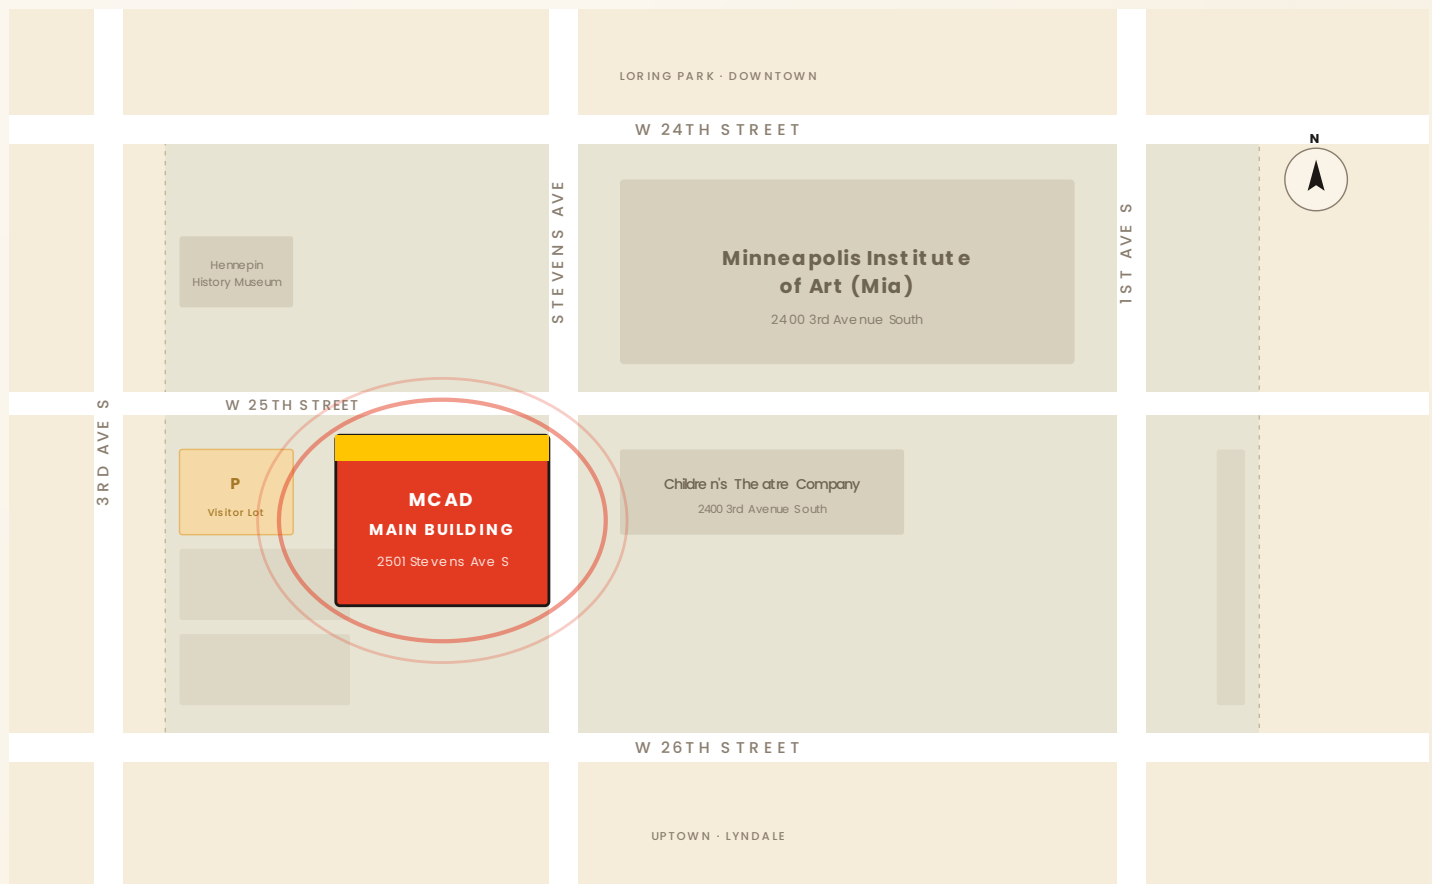

MOMENTUM

LOCATION FOUR · MOMENTUM 2026

MINNEAPOLIS

August 5–6, 2026

Minneapolis College of Art and Design
Main Building · 2501 Stevens Avenue South

TUE · AUG 4 7:00pm Pre-Dinner gathering (details TBA)

DAY ONE

CAMPUS LOCATION · MOMENTUM 2026

MCAD Main Building

In the Whittier neighborhood, adjacent to the Minneapolis Institute of Art.

CONVENING VENUE

MCAD Main Building

2501 Stevens Avenue South · Whittier, Minneapolis

VISITOR PARKING

MCAD Visitor Lot

Adjacent to Main Building on Stevens Avenue

GETTING THERE MCAD is in the Whittier neighborhood, immediately adjacent to the Minneapolis Institute of Art and Children's Theatre Company. Walkable to many nearby hotels and restaurants. · **TRANSIT** Multiple Metro Transit bus routes serve 3rd Avenue South and 26th Street, with easy access from downtown Minneapolis.